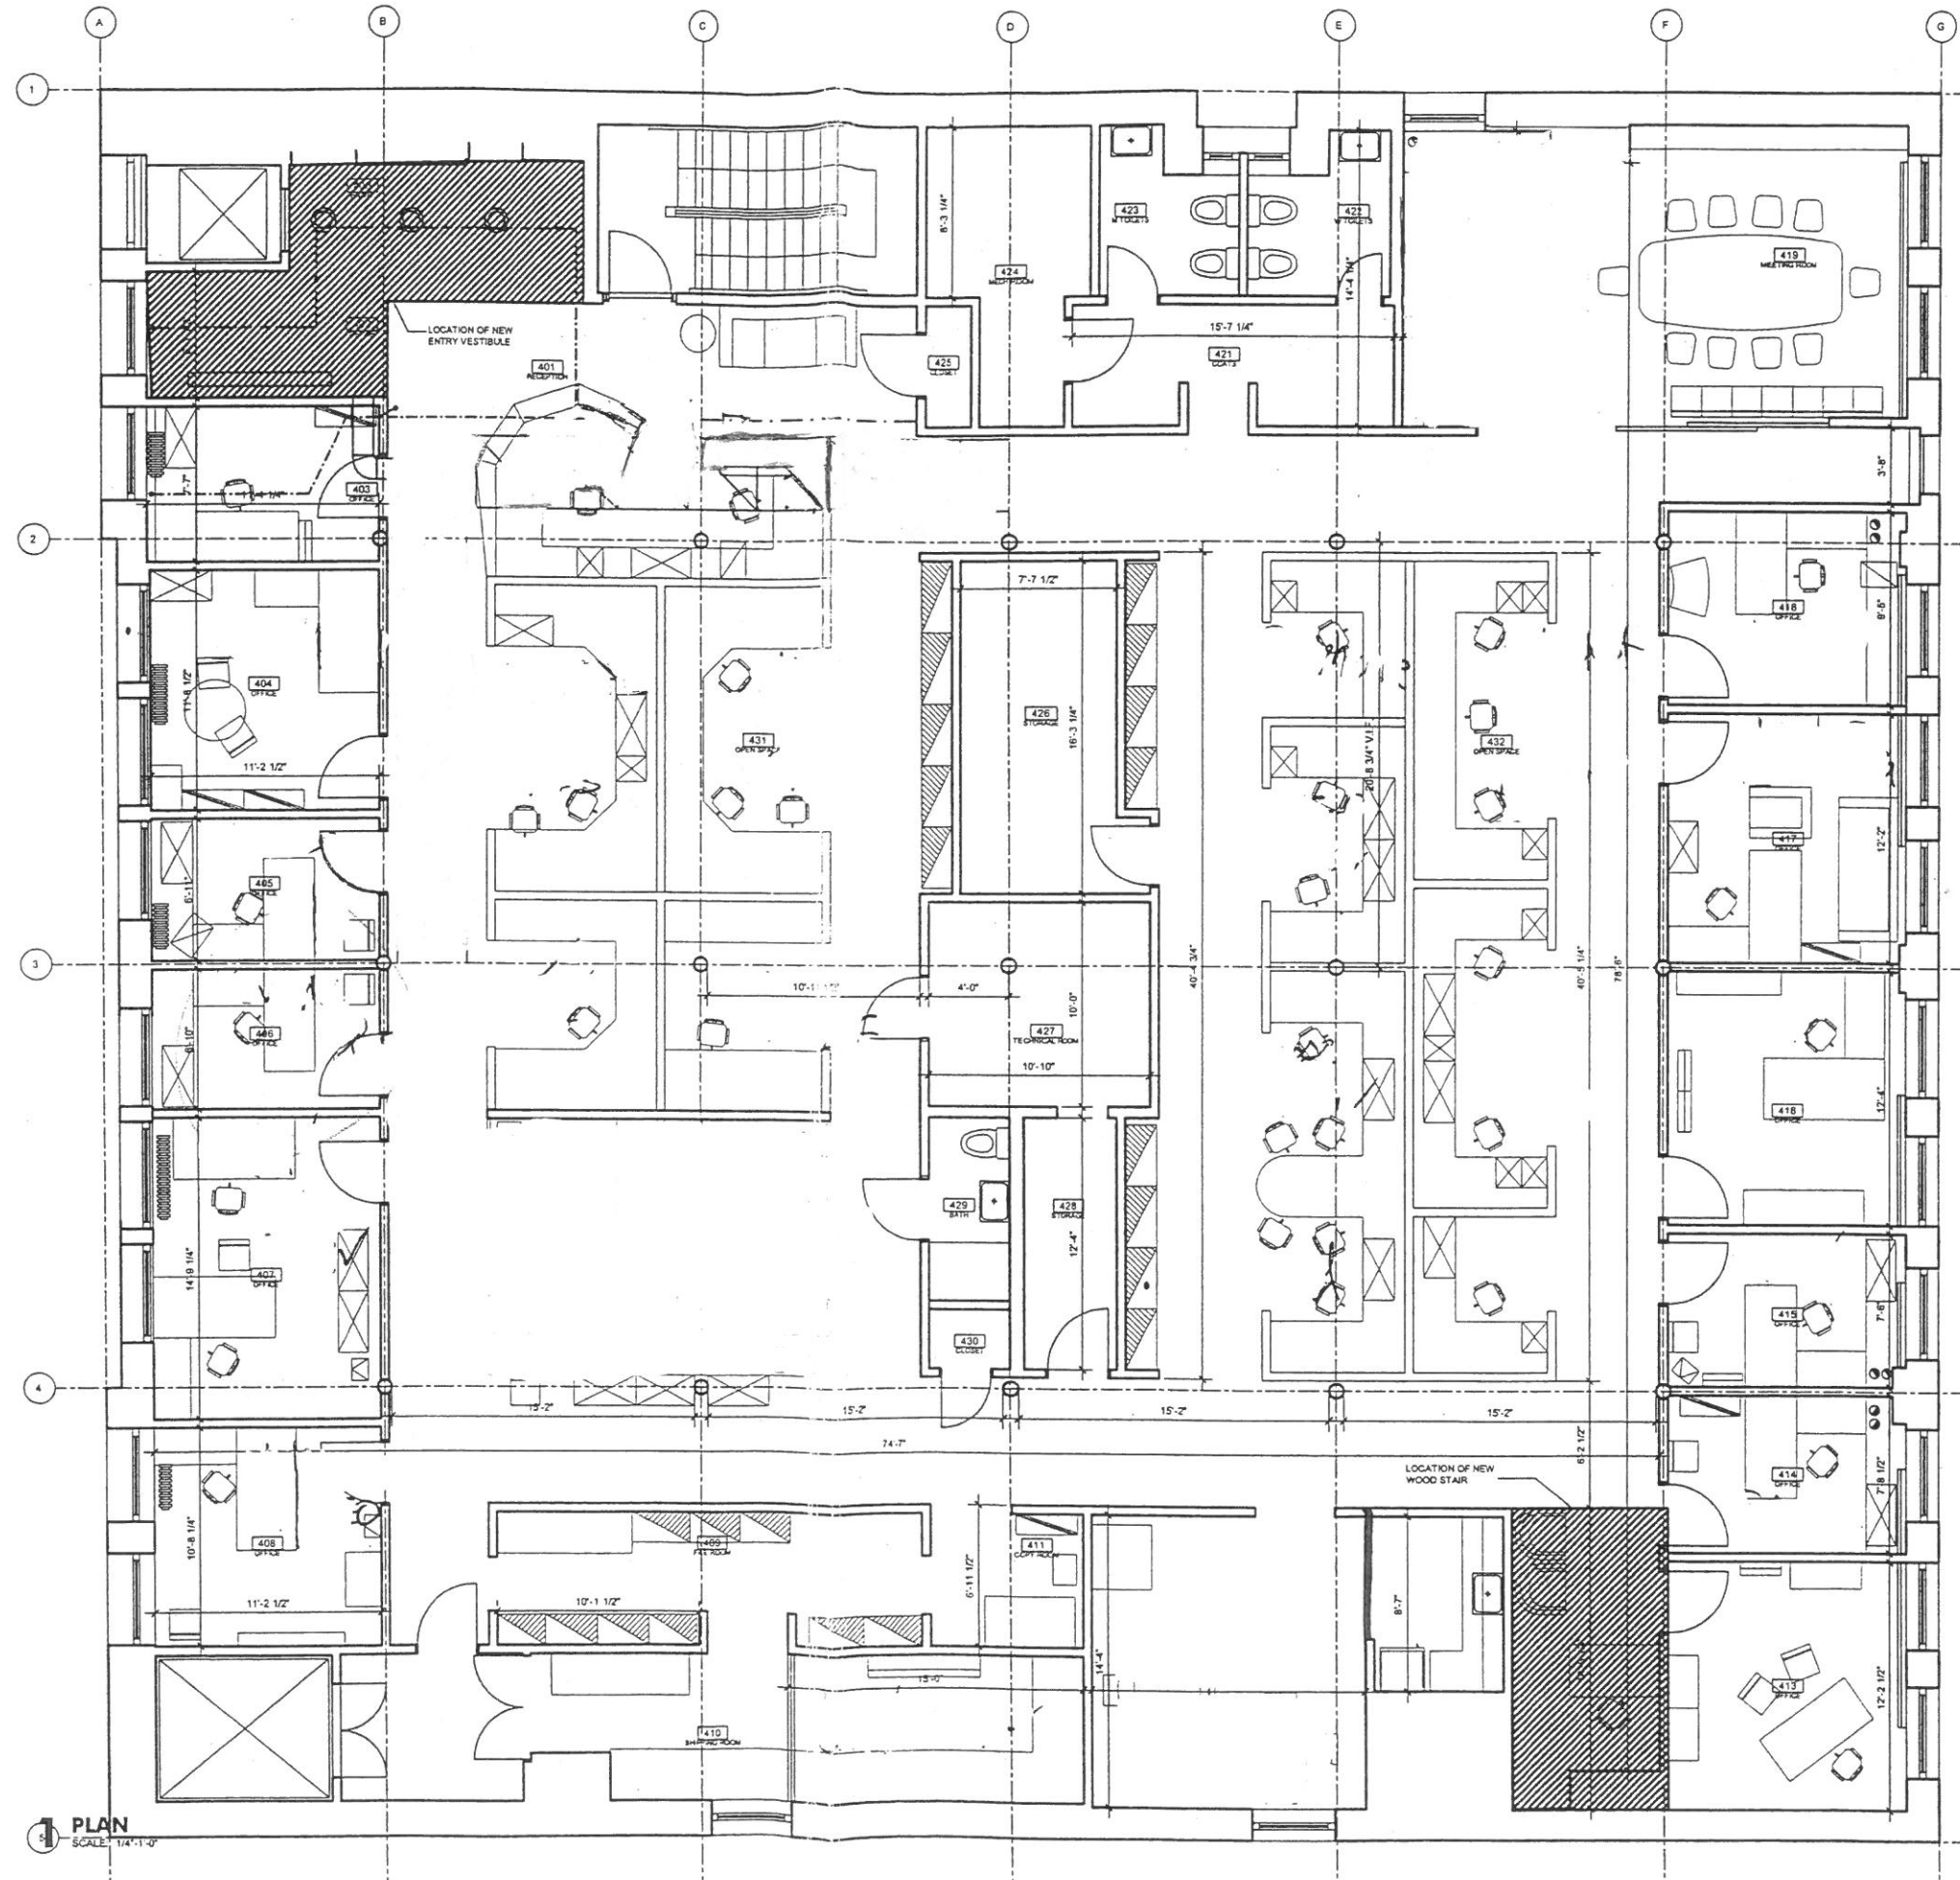

RAZOR & TIE OFFICES

214 SULLIVAN STREET
NEW YORK, NY 10012
T: 212.473.9173
F: 212.473.9174

PLAN
SCALE: 1/4" = 1'-0"

DRAWING TITLE:

4TH FLOOR PLAN

SCALE: 1/4" = 1'-0"

DATE:

PROJECT: RAZOR & TIE

DRAWING NUMBER:

A-101